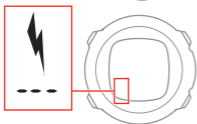

<10cm 0.3ft

3.

No connection

FAIL

no conn

1.

<1.2m
4ft

(2.)

Low battery

High pressure

Technical Specifications

- Operating temperature: 0°C to 40°C / 32°F to 104°F
- Storage temperature: -20°C to +50°C / -4°F to +122°F
- Maximum depth of operation: 150 m / 492 ft (complying with EN 13319)
- Max. diameter: 40 mm / 1.57 in
- Length: 80 mm / 3.15 in
- Weight: 103 g / 3.6 oz
- Resolution: 1 bar / 1 psi
- Rated working pressure: 300 bar / 4000 psi
- Max. allowed pressure: 400 bar / 5800 psi